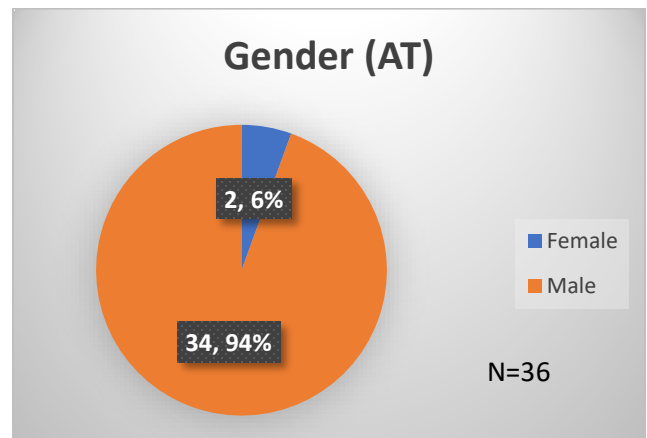

Daily Data Dashboard – May 26, 2023

Demographics for JTDC Population

Friday Morning Midnight Count

Total # of probation Involved youth¹: 1,211

¹ Probation Active: Any youth who is pending sentencing with an active social history, has been formally placed on probation or supervision with Cook County Juvenile Probation on the date of the report.

*Age, Gender and Race for Criminal Court population (N=1) is not represented in this report.

Data sources: cFive Supervisor – Probation Population and RMIS – JTDC Population

Daily Data Dashboard – May 26, 2023
Demographics for JTDC Population
Friday Morning Midnight Count