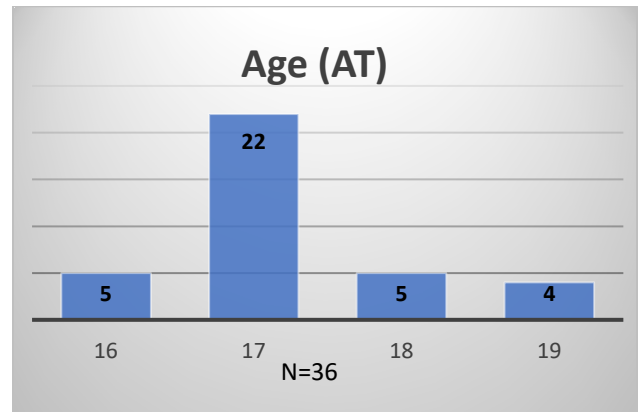

Daily Data Dashboard – May 26, 2023

Demographics for JTDC Population

Friday Morning Midnight Count

Total # of probation Involved youth¹: 1,211

¹ Probation Active: Any youth who is pending sentencing with an active social history, has been formally placed on probation or supervision with Cook County Juvenile Probation on the date of the report.

*Age, Gender and Race for Criminal Court population (N=1) is not represented in this report.

Data sources: cFive Supervisor – Probation Population and RMIS – JTDC Population

Daily Data Dashboard – May 26, 2023
Demographics for JTDC Population
Friday Morning Midnight Count