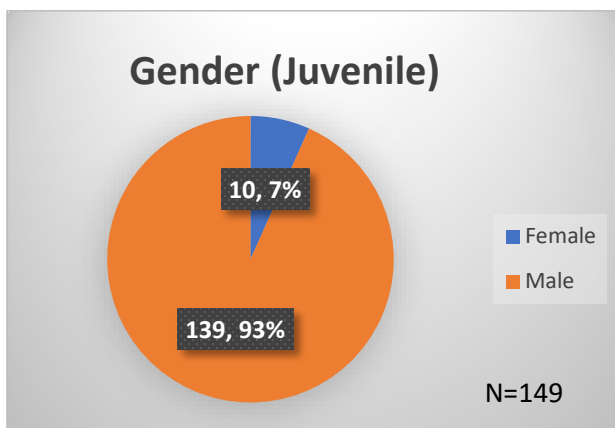

Daily Data Dashboard – May 26, 2023

Demographics for JTDC Population

Friday Morning Midnight Count

Total # of probation Involved youth¹: 1,211

¹ Probation Active: Any youth who is pending sentencing with an active social history, has been formally placed on probation or supervision with Cook County Juvenile Probation on the date of the report.

*Age, Gender and Race for Criminal Court population (N=1) is not represented in this report.

Data sources: cFive Supervisor – Probation Population and RMIS – JTDC Population

Daily Data Dashboard – May 26, 2023
Demographics for JTDC Population
Friday Morning Midnight Count