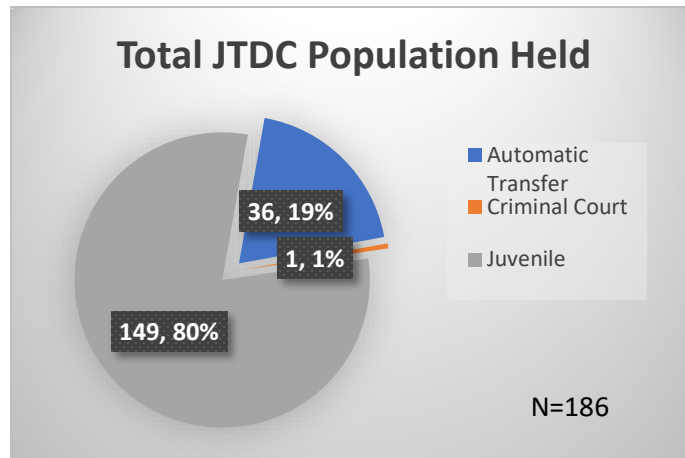

Daily Data Dashboard – May 26, 2023

Demographics for JTDC Population

Friday Morning Midnight Count

Total # of probation Involved youth¹: 1,211

¹ Probation Active: Any youth who is pending sentencing with an active social history, has been formally placed on probation or supervision with Cook County Juvenile Probation on the date of the report.

*Age, Gender and Race for Criminal Court population (N=1) is not represented in this report.

Data sources: cFive Supervisor – Probation Population and RMIS – JTDC Population

Daily Data Dashboard – May 26, 2023
Demographics for JTDC Population
Friday Morning Midnight Count