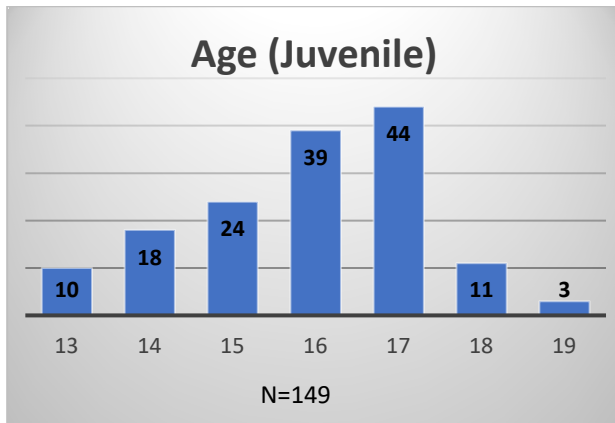

Daily Data Dashboard – May 26, 2023

Demographics for JTDC Population

Friday Morning Midnight Count

Total # of probation Involved youth¹: 1,211

¹ Probation Active: Any youth who is pending sentencing with an active social history, has been formally placed on probation or supervision with Cook County Juvenile Probation on the date of the report.

*Age, Gender and Race for Criminal Court population (N=1) is not represented in this report.

Data sources: cFive Supervisor – Probation Population and RMIS – JTDC Population

Daily Data Dashboard – May 26, 2023
Demographics for JTDC Population
Friday Morning Midnight Count